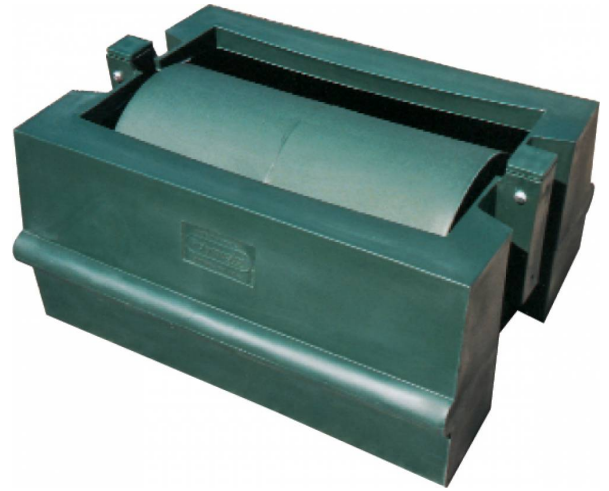

MOLASSES LICKER DRUM

Product Code: **PTS05**

The ideal supplementary feeder. Dilute molasses in licker drum for ease of rolling and can be used for other liquid supplements.

The ideal supplementary feeder. Dilute molasses in licker drum for ease of rolling and can be used for other liquid supplements.

- Proven design for molasses.
- Urea feeding and bloat control.
- Popular with cattle.
- All poly manufacture.
- Removable roller for cleaning.
- Floating roller - no metal bearings.
- High strength UV stabilised polyethylene.

Caution: Special care should be taken when administering urea to stock, as excess consumption may cause death.

SPECIFICATIONS

Code	PTS05
Length	880mm
Width	700mm
Height	420mm