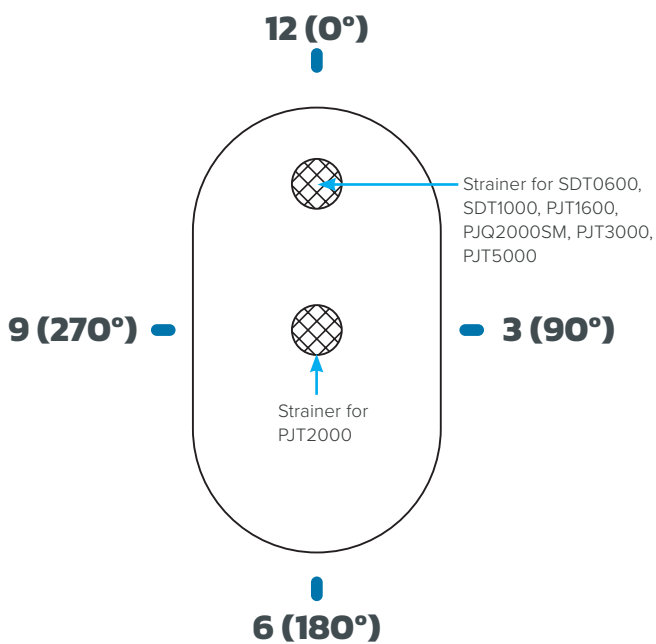

ORION
AUSTRALIA

DIFFERENT. BETTER. GUARANTEED.

SLIMLINE TANK PLANNER

STANDARD LAYOUT

ITEM	POSITION
Inlet Strainer	12 o'clock
Overflow Outlet	12 o'clock
Outlet 1	12 o'clock
Outlet 2	6 o'clock

YOUR LAYOUT

For tank fit-up, please draw the fittings on the diagram, and/or list them below.

Please email completed form to sales@orionaustralia.com.au

Model	
Colour	

Overflow	Standard 12:00
mm	o'clock

Outlets	Standard 6:00 & 12:00
mm	o'clock
mm	o'clock
mm	o'clock
mm	o'clock
mm	o'clock

NOTES:

*** Please note outlet size if different to standard.

*** For multiple tanks please use multiple drawings.