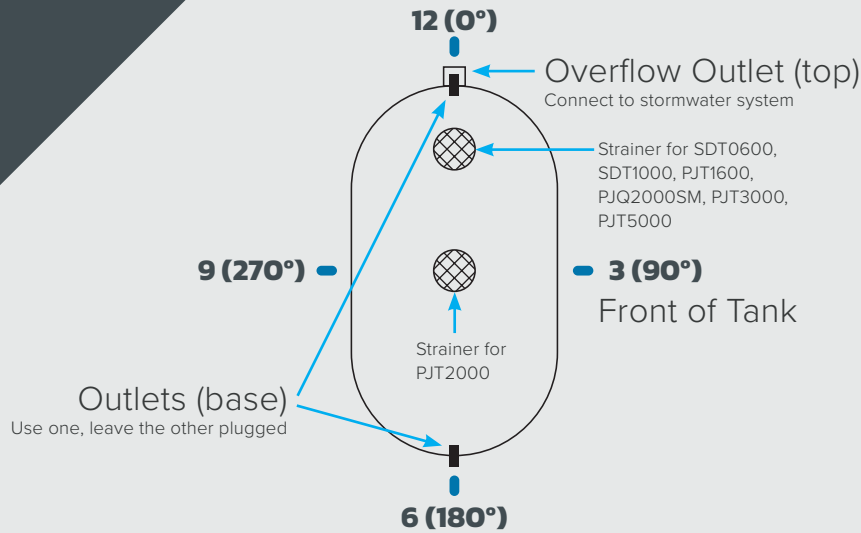

ORION
AUSTRALIA

DIFFERENT. BETTER. GUARANTEED.

SLIMLINE TANK PLANNER

STANDARD LAYOUT

ITEM	POSITION
Inlet Strainer	12 o'clock
Overflow Outlet	12 o'clock
Outlet 1	12 o'clock
Outlet 2	6 o'clock

YOUR LAYOUT

For tank fit-up, please draw the fittings on the diagram, and/or list them below.

Please email completed form to sales@orionaustralia.com.au

Model	
Colour	

Overflow	Standard 12:00
mm	o'clock

Outlets	Standard 6:00 & 12:00
mm	o'clock
mm	o'clock
mm	o'clock
mm	o'clock
mm	o'clock

NOTES:

*** Please note outlet size if different to standard.